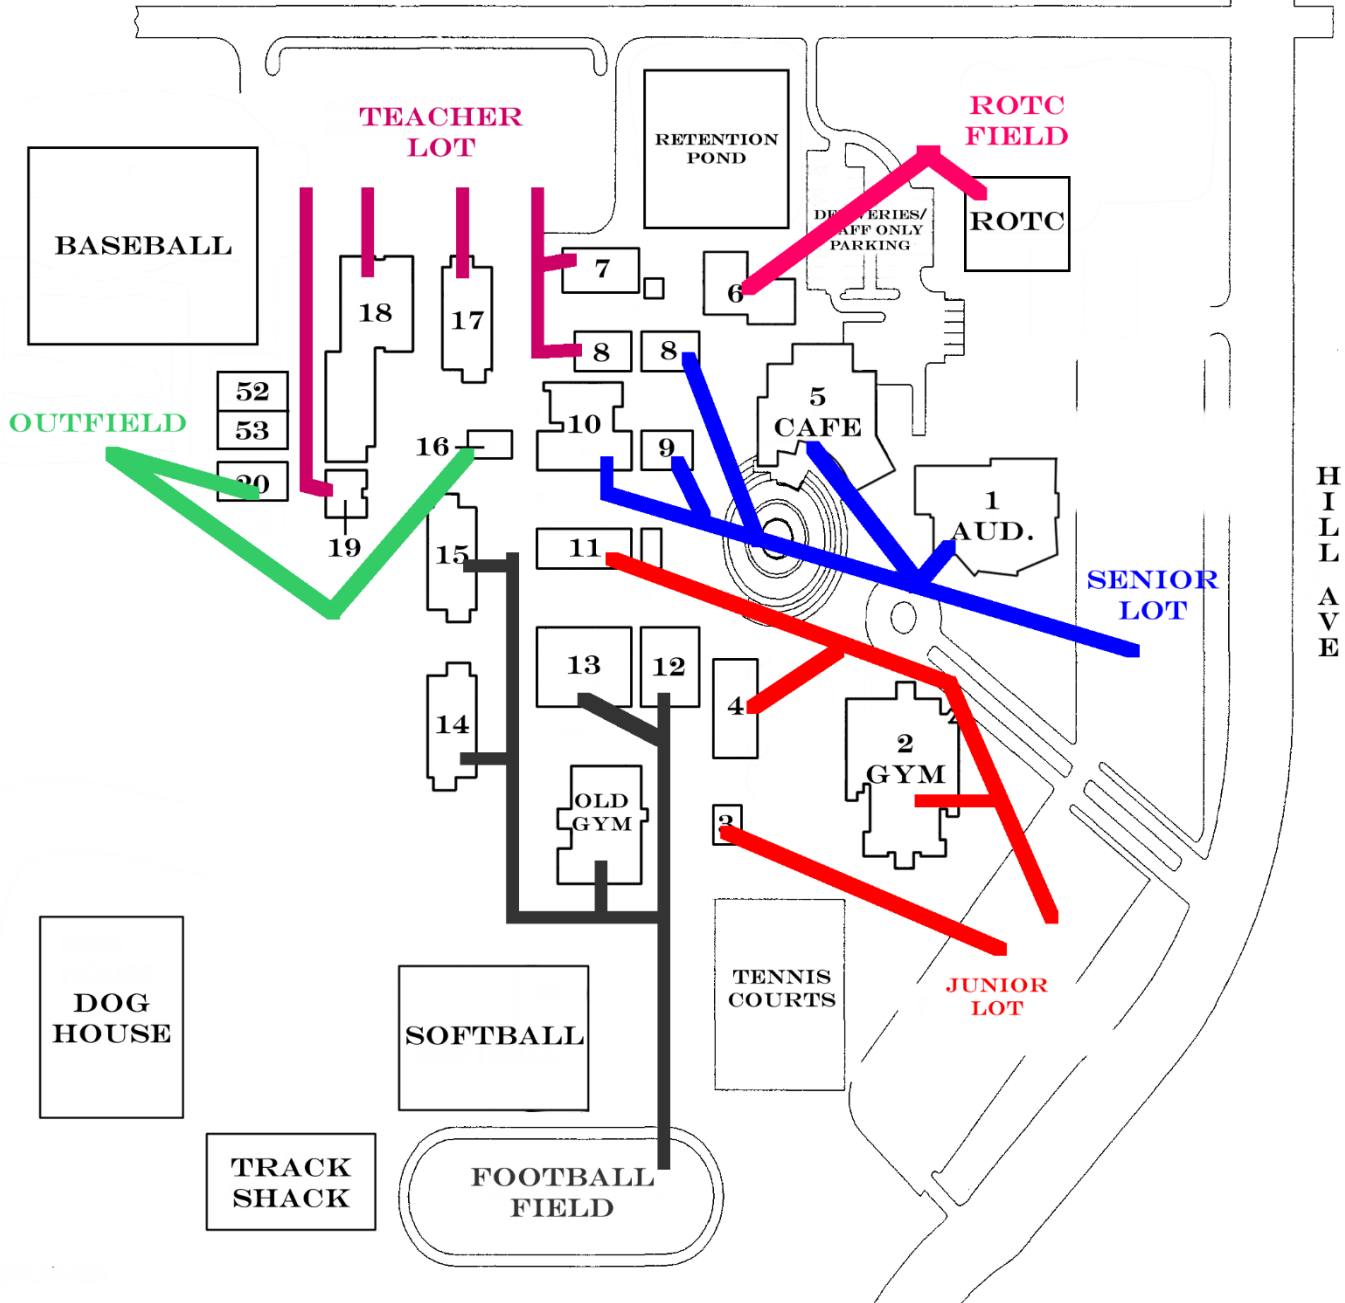

# DeLand High School

## EVACUATION MAP

PLYMOUTH AVE.

### REPORT TO YOUR ASSIGNED AREA:

- 1 SENIOR LOT
- 2 JUNIOR LOT
- 3 JUNIOR LOT
- 4 JUNIOR LOT
- 5 SENIOR LOT
- 6 ROTC FIELD
- 7 TEACHER LOT
- 8 W TEACHER LOT
- 8 E SENIOR LOT
- 9 SENIOR LOT
- 10 SENIOR LOT
- 11 JUNIOR LOT
- 12 FOOTBALL FIELD
- 13 FOOTBALL FIELD
- 14 FOOTBALL FIELD
- 15 FOOTBALL FIELD
- 16 BASEBALL OUTFIELD
- 17 TEACHER LOT
- 18 TEACHER LOT
- 19 TEACHER LOT
- 20 BASEBALL OUTFIELD
- 52/53 BASEBALL OUTFIELD